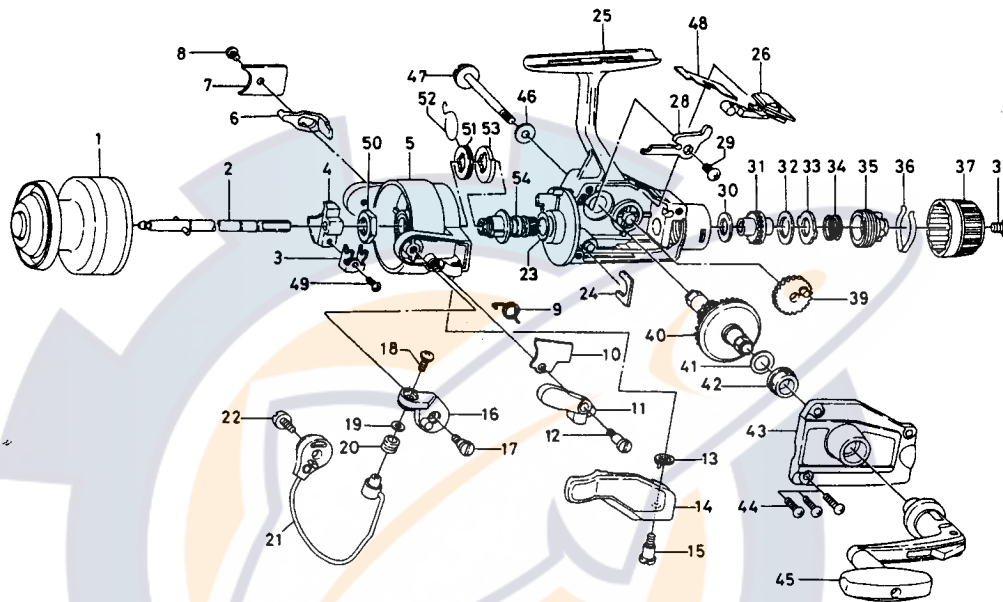

SPINNING REEL ASA1055/1355/AGS555

Key No.	Parts No.	Parts Name	Key No.	Parts No.	Parts Name
1	B76-6201	Spool	33	B49-0101	Drag washer C
2	B74-8201	Main shaft	34	141-8721	Drag knob spring
3	B81-2701	Oscillating slider retainer	35	B74-7603	Drag screw
4	B67-6301	Oscillating slider	36	B74-7701	Drag washer spring
5	B82-1103	Rotor	37	B82-5504	Drag knob
6	B76-2901	Bail kick lever	38	352-1103	Drag knob screw
7	B74-7301	Bail kick lever cover	39	413-4501	Oscillating gear
8	352-0402	Bail kick lever cover screw	40	B74-8001	Drive gear
9	B67-4501	Bail spring	41	373-7800	Drive gear washer
10	B74-6901	Bail spring cover	42	B12-9002	Bearing
11	B67-4901	Trigger plate	43	B74-8406	Body cover
12	B68-8801	Bail spring cover screw A	44	351-6407	Body cover screw
13	B67-5201	Trigger spring	45	B76-3101	Handle
14	B67-5102	Trigger lever	46	372-3501	Handle washer
15	B68-8801	Trigger screw	47	B62-4703	Handle screw
16	B67-4601	Arm lever	48	B79-0101	Anti-reverse lever spring
17	B67-4701	Arm lever screw	49	351-1804	Oscillating slider screw
18	B67-9301	Bail screw	50	B10-5701	Rotor nut
19	B55-4301	Bail washer	51	B89-8401	Collar
20	250-3921	Line roller	52	B89-8501	Anti-reverse claw spring
21	B76-1501	Bail	53	B74-6702	Ratchet
22	B68-8701	Bail holder screw	54	B89-4601	Pinion gear
23	372-8600	Rotor washer			
24	B60-3801	Pinion retainer			
25	B74-5806	Body			
26	B84-8901	Anti-reverse lever			
28	B89-8301	Anti-reverse claw			
29	351-6102	Anti-reverse claw screw			
30	B48-9901	Drag washer A			
31	B74-7401	Click gear			
32	B76-0501	Drag washer B			

ASA1355 Special Parts		
* 1		Spool
* 5		Rotor
6	B74-7201	Bail kick lever
21	B74-7001	Bail
+25		Body
* 43		Body cover

*Order by model and part name due to color change.